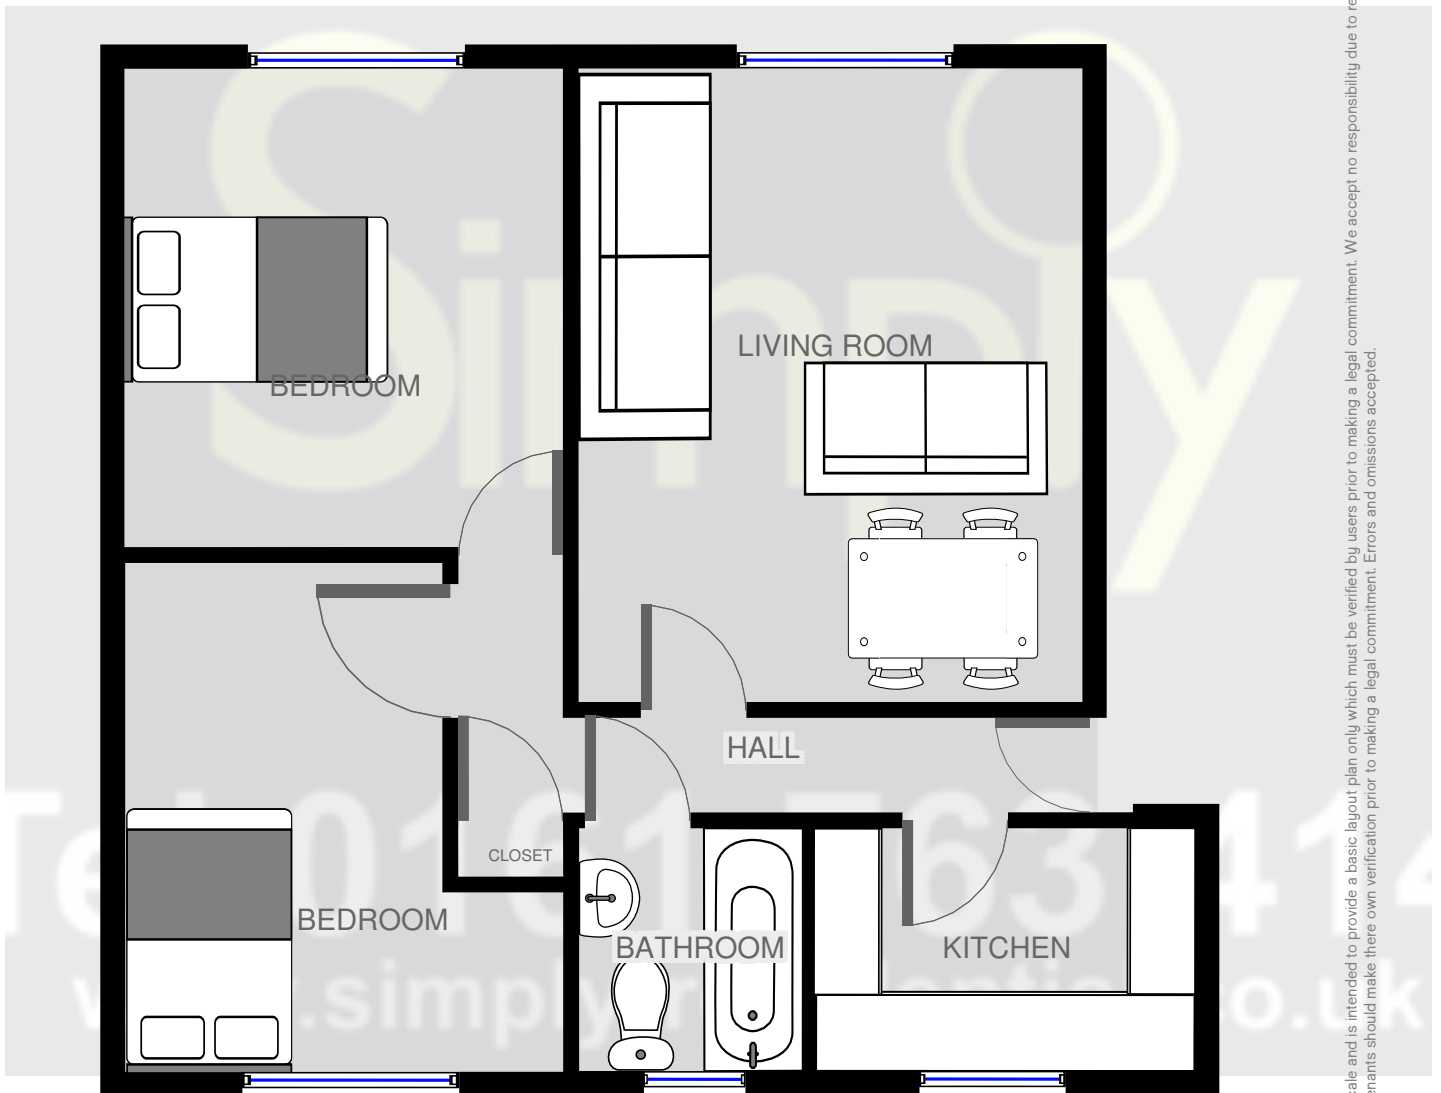

2nd Floor

This plan is not drawn to scale and is intended to provide a basic layout plan only which must be verified by users prior to making a legal commitment. We accept no responsibility due to reliance on the information provided and buyers and tenants should make their own verification prior to making a legal commitment. Errors and omissions accepted.

61 porter field drive

Simply Residential
info@simply-residential.co.uk
01617634141 01204 895999
2014-05-28 16:46

- 1 Floor
- 6 Rooms
- 2 Bedrooms
- 1 Bathroom